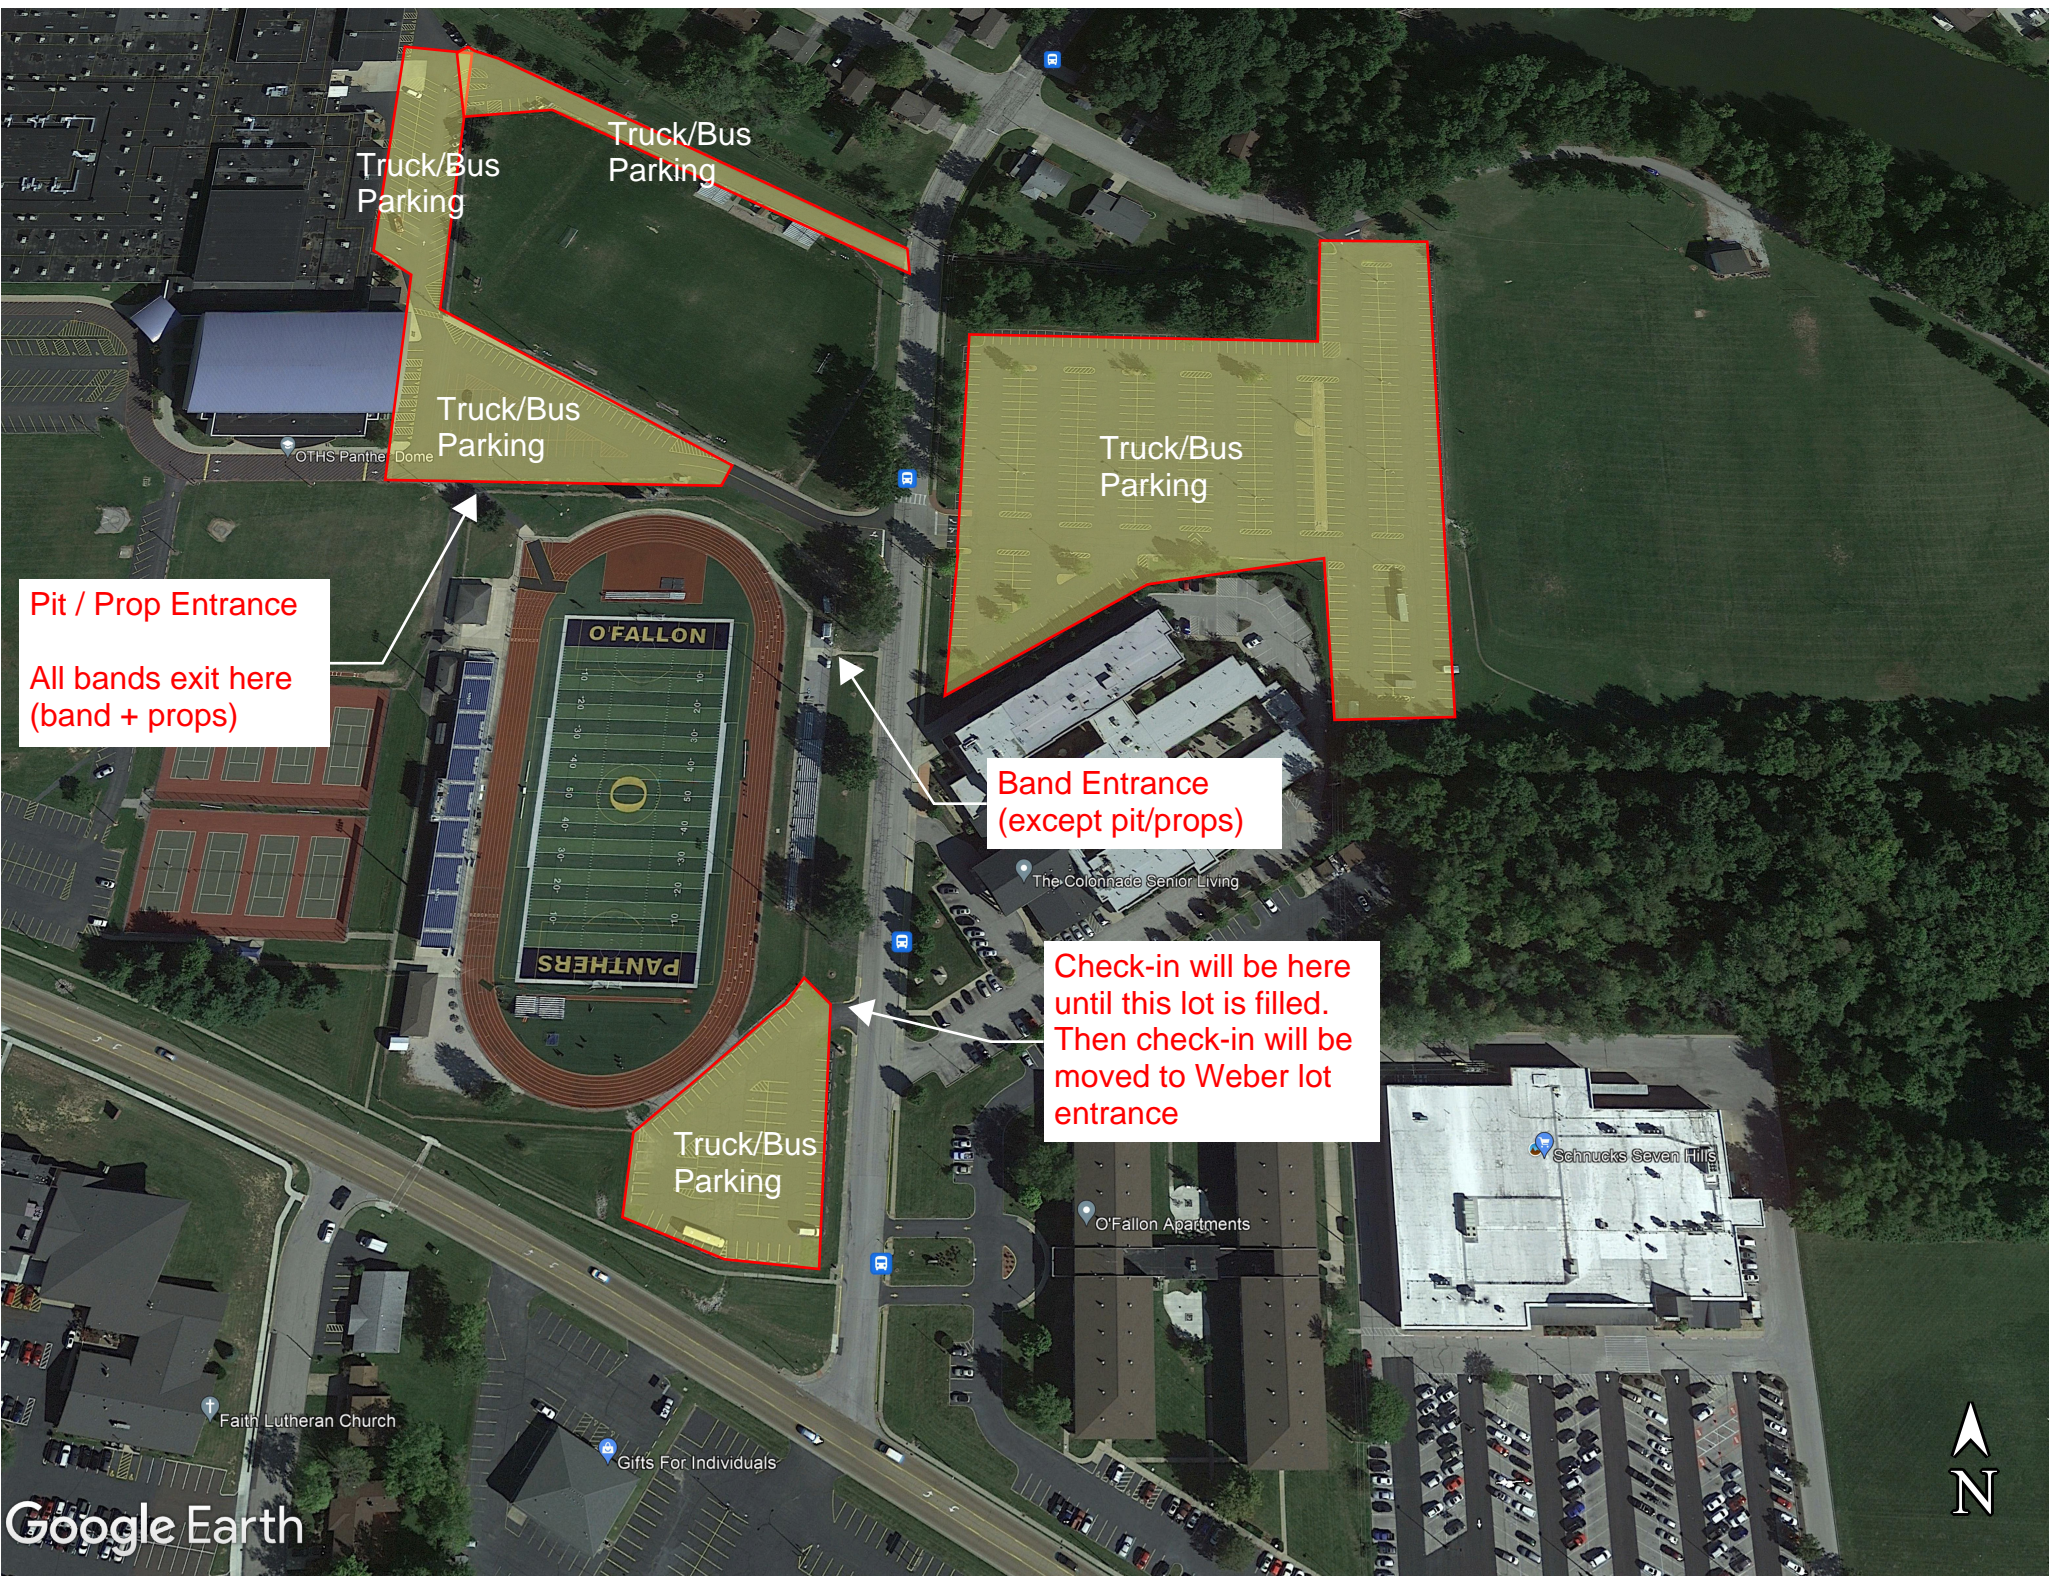

Truck/Bus Parking

Truck/Bus Parking

Truck/Bus Parking

Truck/Bus Parking

Truck/Bus Parking

Pit / Prop Entrance
All bands exit here
(band + props)

Band Entrance
(except pit/props)

Check-in will be here until this lot is filled. Then check-in will be moved to Weber lot entrance

O'Fallon Panthers Dome

The Colonnade Senior Living

Schnucks Seven Hills

O'Fallon Apartments

Faith Lutheran Church

Gifts For Individuals