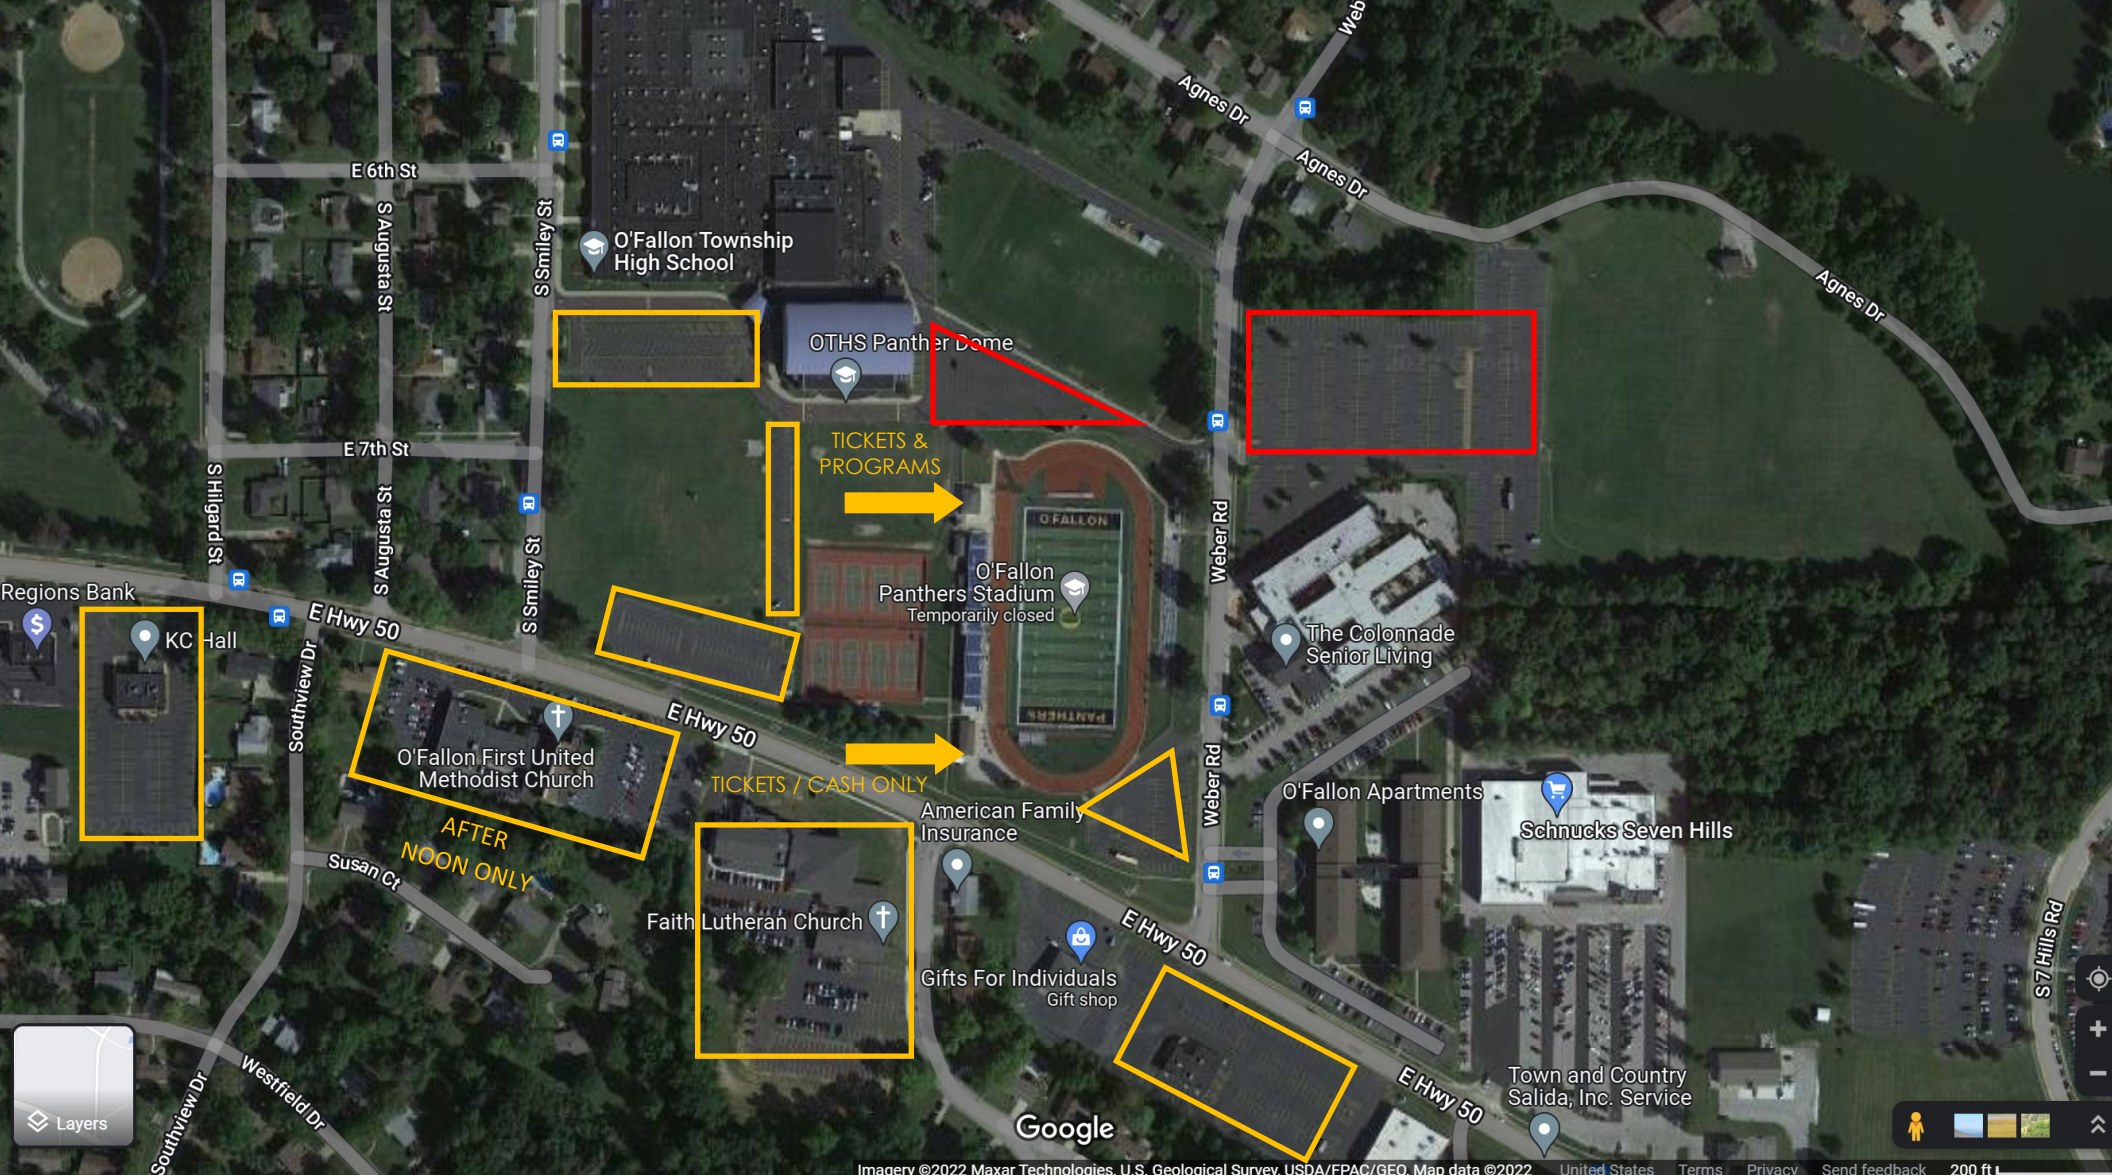

O'FALLON TOWNSHIP HIGH SCHOOL—600 S SMILEY ST., O'FALLON, IL

PUBLIC
PARKING

NO PARKING
BAND
ACCESS ONLY

→
SPECTATOR
ENTRANCE

Tickets:
\$10 (Adults) / \$5 (Children 5-10) / Ages 4 and Under are Free

Programs:
\$8 at the North Ticket Gate